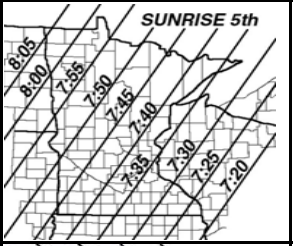

Table for Sunday (Day 28) with columns for LRA, 30YR, and weather data.

Table for Monday (Day 29) with columns for LRA, 30YR, and weather data.

Table for Tuesday (Day 30) with columns for LRA, 30YR, and weather data.

Table for Wednesday (Day 31) with columns for LRA, 30YR, and weather data.

Table for Saturday (Day 27) with columns for LRA, 30YR, and weather data.

NOVEMBER calendar grid showing days of the week and dates.