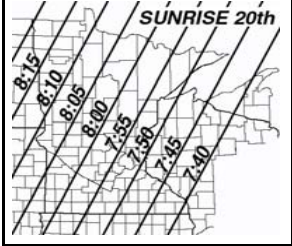

© Bruce and Frank Watson
Consulting Meteorologists
watsonwx@aol.com
WeathermanWatson.com

December 2008