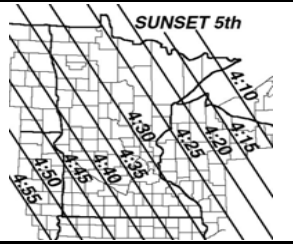

Table for Sunday (Day 28) with columns for LRA, 30YR, and weather data.

Table for Monday (Day 29) with columns for LRA, 30YR, and weather data.

Table for Tuesday (Day 30) with columns for LRA, 30YR, and weather data.

Table for Wednesday (Day 31) with columns for LRA, 30YR, and weather data.

Table for Saturday (Day 27) with columns for LRA, 30YR, and weather data.

NOVEMBER calendar grid showing days of the week and dates.